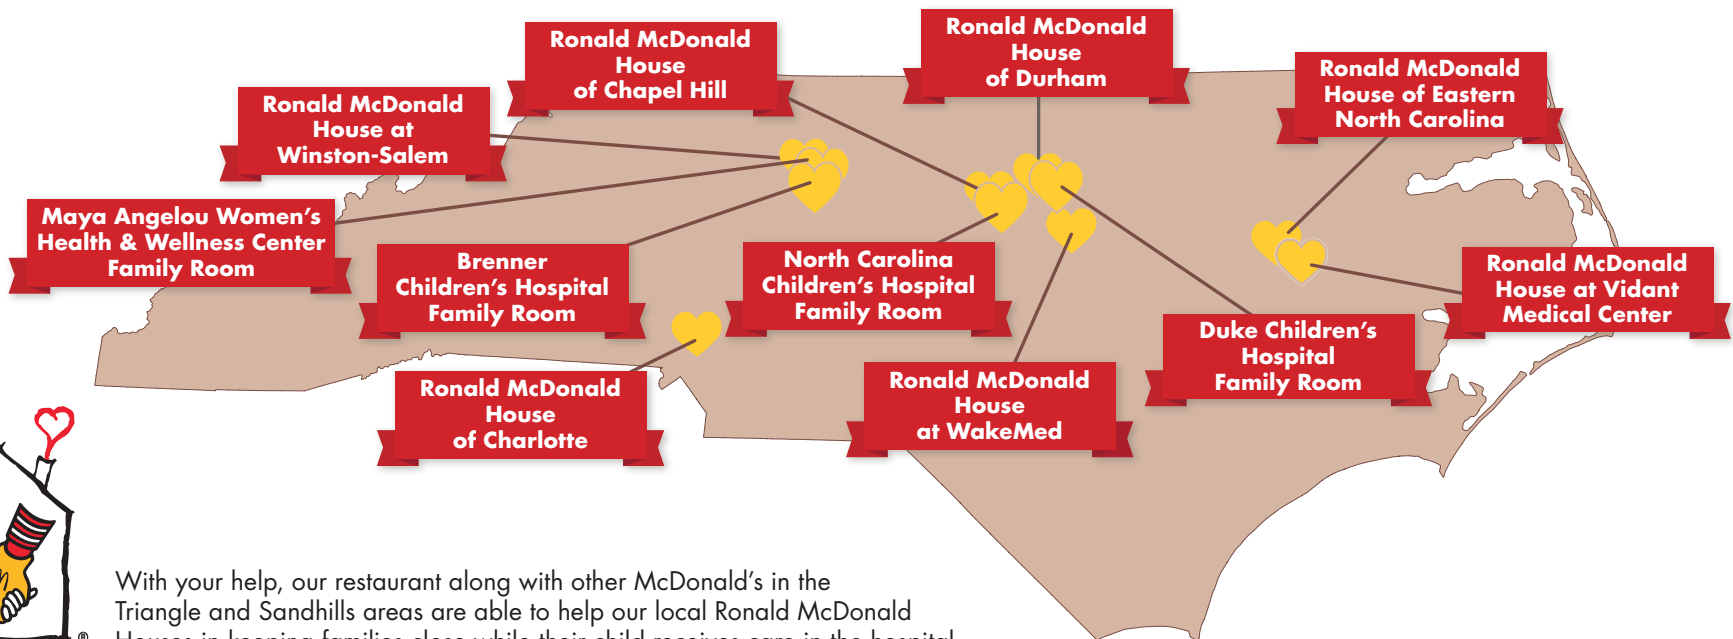

# How does your support for the Ronald McDonald Houses add up?

<p><b>Donation Boxes</b></p>  <p>Your small change helps our Ronald McDonald Houses keep families close.</p>	<p><b>Happy Meals</b></p>  <p>For every Happy Meal purchased, we give a portion of the proceeds back to the Ronald McDonald Houses.</p>	<p><b>French Fries</b></p>  <p>For every French Fry order, we, as local owners, give a portion of the proceeds to the Ronald McDonald Houses.</p>	<p><b>In-Restaurant Fundraisers</b></p>  <p>In-restaurant fundraisers and events allow our customers to help support our Houses.</p>
---	--	--	---

With your help, our restaurant along with other McDonald's in the Triangle and Sandhills areas are able to help our local Ronald McDonald Houses in keeping families close while their child receives care in the hospital.

Visit your local Ronald McDonald House website for more information.